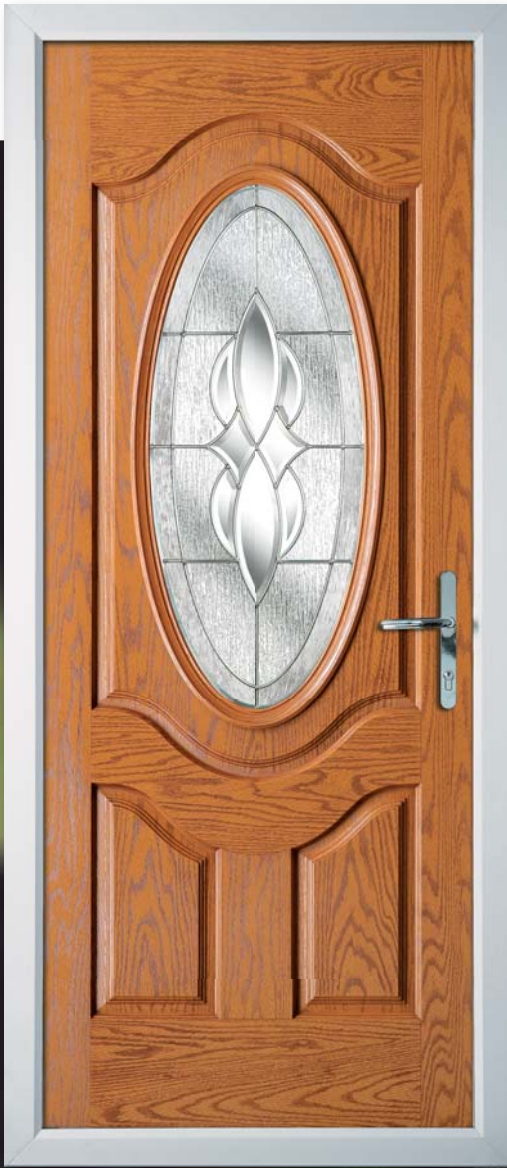

Skipton

Available in any colour with any combination of glass

PCD101 Scotia