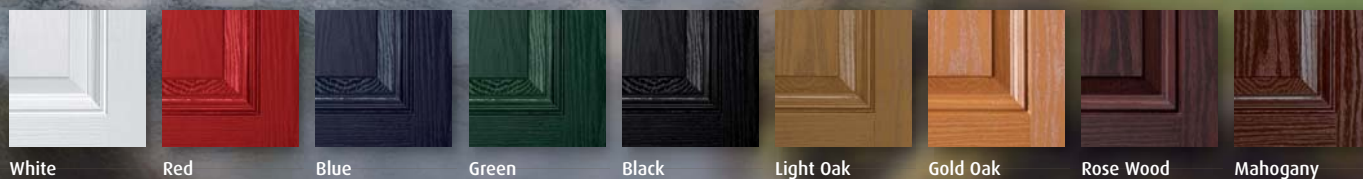

# Bingley

Available in any colour with any combination of glass

PCD90 Kara

PCD91 Flores

PCD92 Scotia

Door furniture available in gold, silver, chrome, black and white

Doors available in the following colours (Please note: Colour of door is on the exterior side only. Interior side is white)

White Red Blue Green Black Light Oak Gold Oak Rose Wood Mahogany

All doors supplied with Rehau door frame

# Skipton

Available in any colour with any combination of glass

PCD101 Scotia

PCD102 Kara

PCD103 Flores

Door furniture available in gold, silver, chrome, black and white

Doors available in the following colours (Please note: Colour of door is on the exterior side only. Interior side is white)