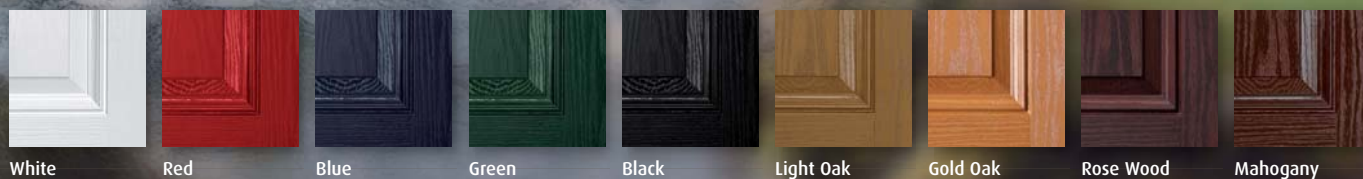

# Bradley

Available in any colour with any combination of glass

PCD110 Scotia

PCD111 Flores

PCD112 Kara

Door furniture  
available in gold,  
silver, chrome,  
black and white

Doors available in the following colours (Please note: Colour of door is on the exterior side only. Interior side is white)

White

Red

Blue

Green

Black

Light Oak

Gold Oak

Rose Wood